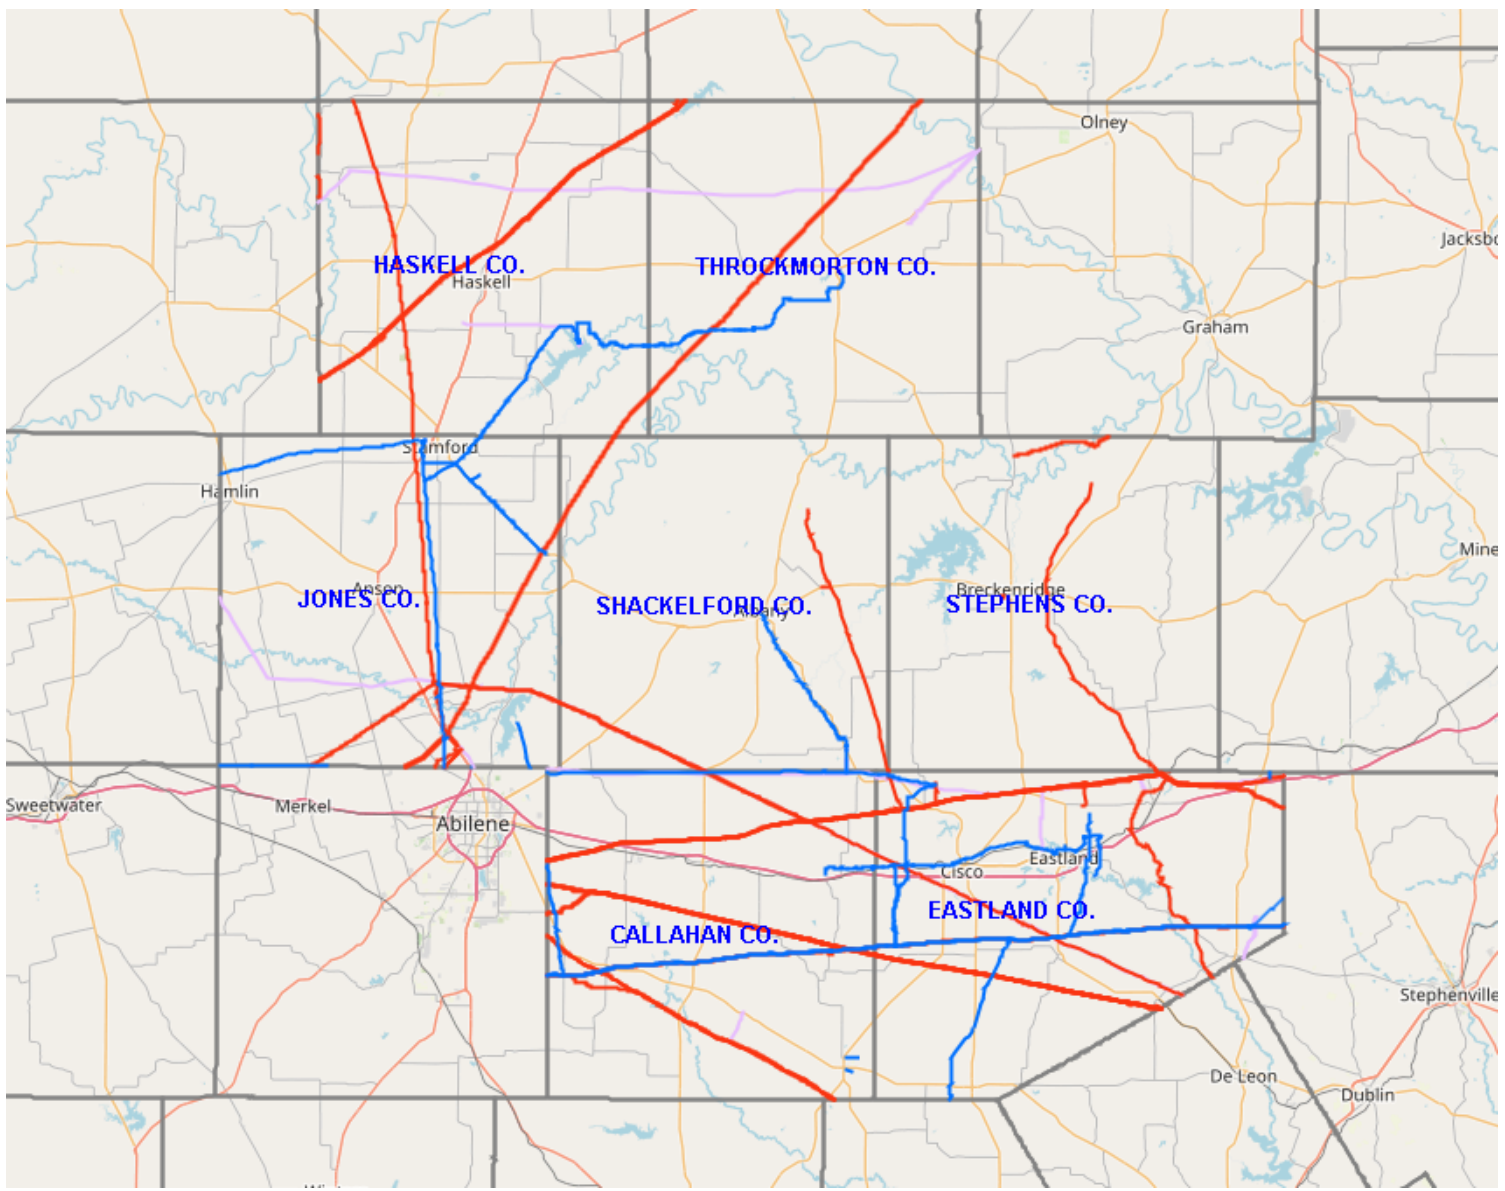

NATIONAL PIPELINE MAPPING SYSTEM

CUI

Legend

- Gas Transmission Pipelines
- Hazardous Liquid Pipelines
- Abandoned Pipelines
- State Boundaries
- County Boundaries

Pipelines depicted on this map represent gas transmission and hazardous liquid lines only. Gas gathering and gas distribution systems are not represented.

This map should never be used as a substitute for contacting a one-call center prior to excavation activities. Please call 811 before any digging occurs.

Questions regarding this map or its contents can be directed to npms@dot.gov.

Projection: Geographic

Datum: NAD83

Map produced by the PIMMA application at www.npms.phmsa.dot.gov

Basemap image © OpenStreetMap contributors

Date Printed: Jan 16, 2025